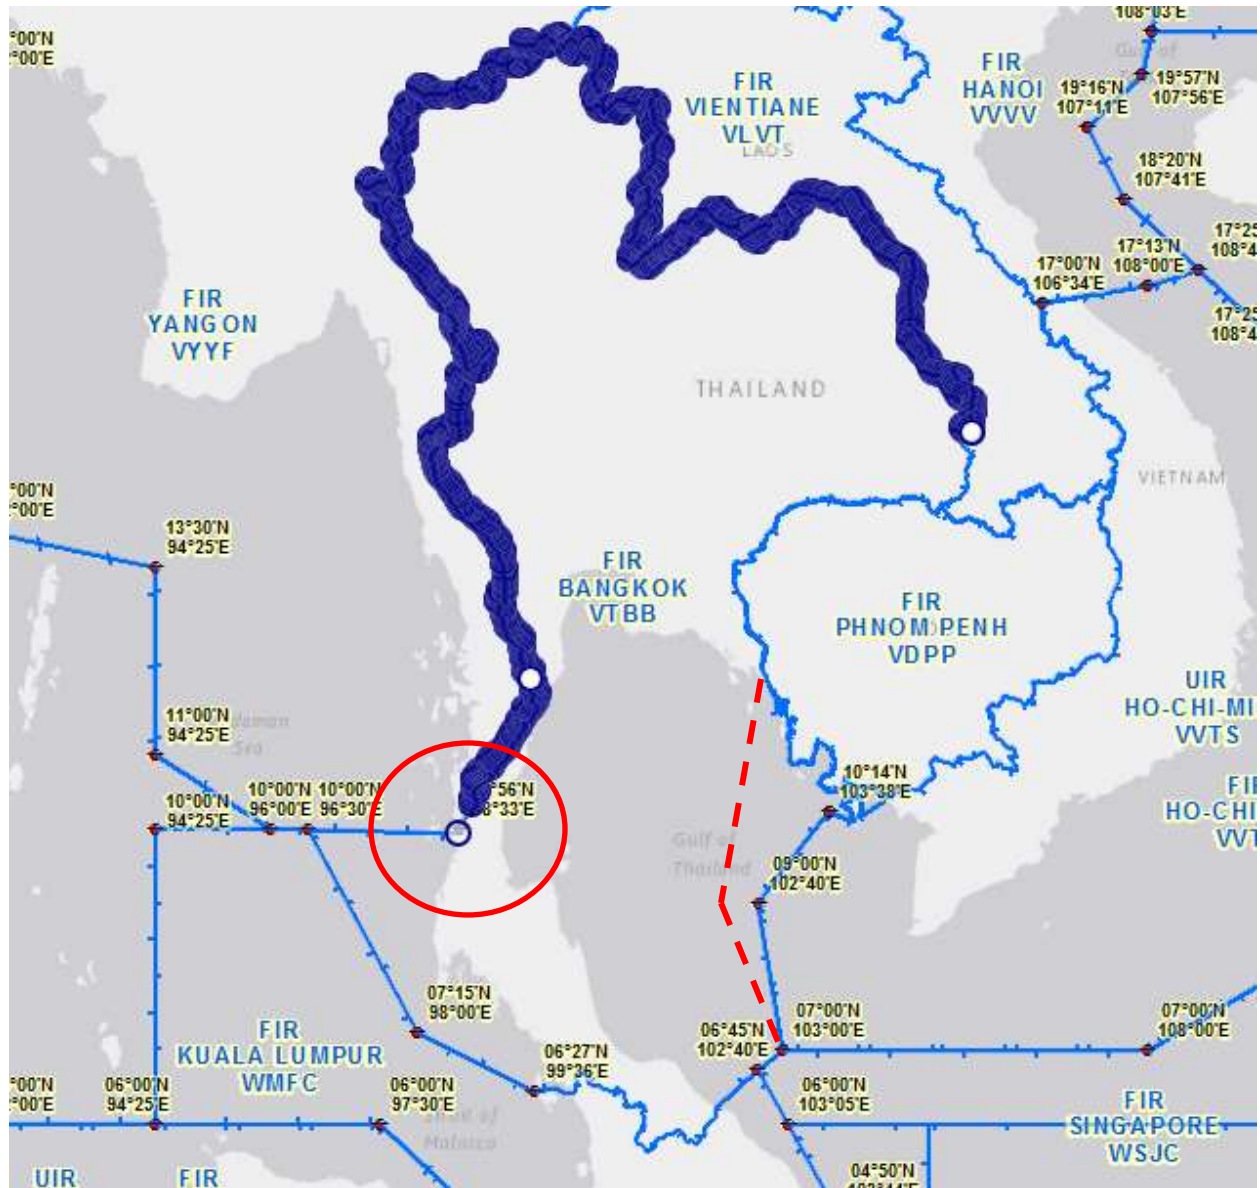

## Bangkok FIR

FIR	ICAO Code	Office	Lat	Long	Lat Input	Long Input
FIR BANGKOK	VTBB	APAC	095600N	0983300E	9.937222	98.55368
Along political boundary						

### Note:

1. Only 1 coordinate point is provided in the GIS system
2. The FIR picture is not correct, it should as in picture.
3. GIS do not provided coordinate at south of BKK FIR