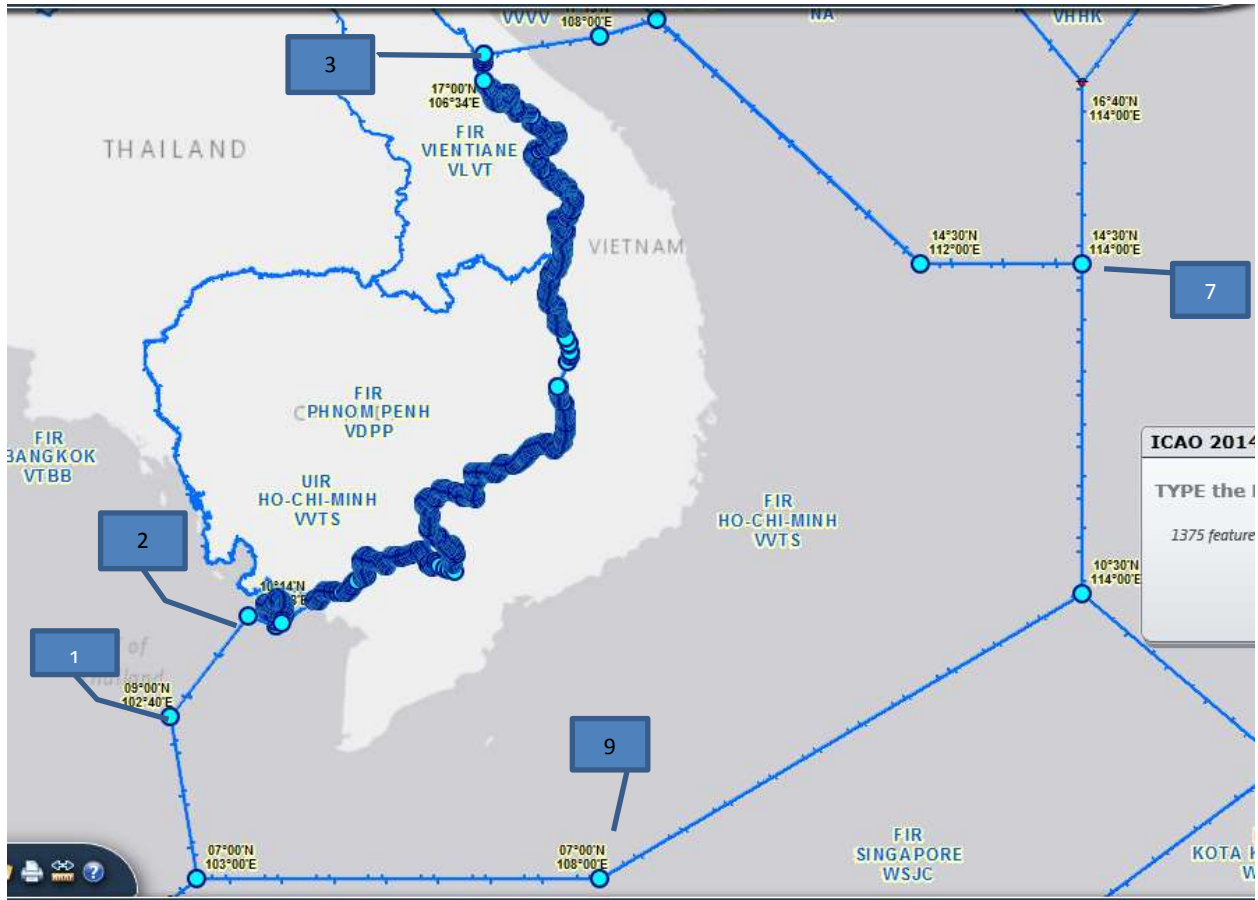

Ho Chi Minh FIR

FIR Point

	FIR	ICAO Code	Office	Lat	Long	Lat Input	Long Input	Type	Comment
1	FIR HO-CHI-MINH	VVTS	APAC	090000N	1024000E	9	102.6667	1	
2	FIR HO-CHI-MINH	VVTS	APAC	101400N	1033800E	10.23333	103.6333	1	
Along political boundary to (3) (Phnom Penh and Vientiane)									
3	FIR HO-CHI-MINH	VVTS	APAC	170000N	1063400E	16.99694	106.5611	1	
4	FIR HO-CHI-MINH	VVTS	APAC	171300N	1080000E	17.21667	108	1	
5	FIR HO-CHI-MINH	VVTS	APAC	172500N	1084300E	17.41667	108.7167	1	10843E modified
6	FIR HO-CHI-MINH	VVTS	APAC	143000N	1120000E	14.5	112	1	
7	FIR HO-CHI-MINH	VVTS	APAC	143000N	1140000E	14.5	114	1	
8	FIR HO-CHI-MINH	VVTS	APAC	103000N	1140000E	10.5	114	1	
9	FIR HO-CHI-MINH	VVTS	APAC	070000N	1080000E	7	108	1	
10	FIR HO-CHI-MINH	VVTS	APAC	070000N	1030000E	7	103	1	

Note: